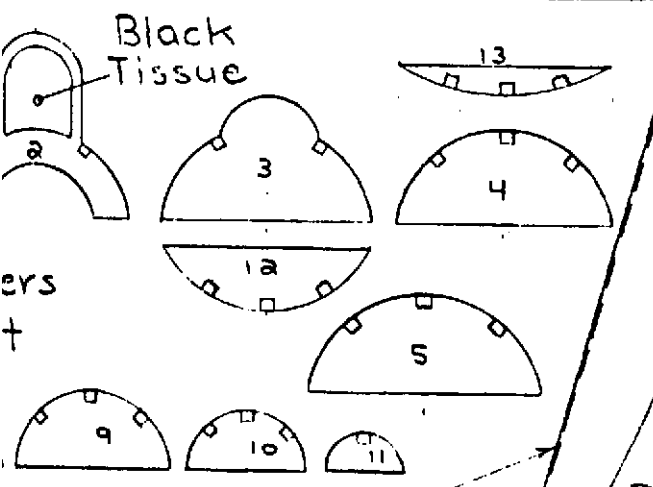

THE FLYING ACES TRACTABLE TRAINER

lettered Chet

by: Whiteley

1/16 sheet

If you purchased this plan packet and you are not a member of the "Flying Aces Club" you can join by sending \$9.00 to: FAC, 3301 Cindy Lane, Erie, Pa. 16506.

This will get you on the membership list and entitle you to six issues of the newsletter and all rights and privileges of the "Flying Aces Club".

r Cowl

well Pipes

Bond Paper Dihedral 1 3/8 under tip r

ers +

Color Scheme: All Yellow

nd:
 der Dihedral $1\frac{3}{8}$ under tip rib

t. core
 sides

Prop. Block, $\frac{1}{2} \times \frac{3}{4} \times 8$

$\frac{3}{32} \times \frac{1}{16}$ T.E

$\frac{1}{16}$ sheet skid