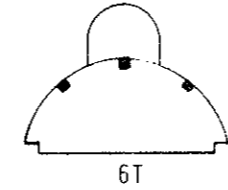

COLOR SCHEME
BLUE FUSELAGE AND RUDDER
WHITE WINGS AND STABILIZER
RED COWL, LANDING GEAR, AND
STRUTS. BLACK TIRES.

CUT MOTOR FROM PLAN AND GLUE TO FRONT OF COWLING

USE BLACK THREAD FOR RIGGING WIRES ON WINGS AND TAIL