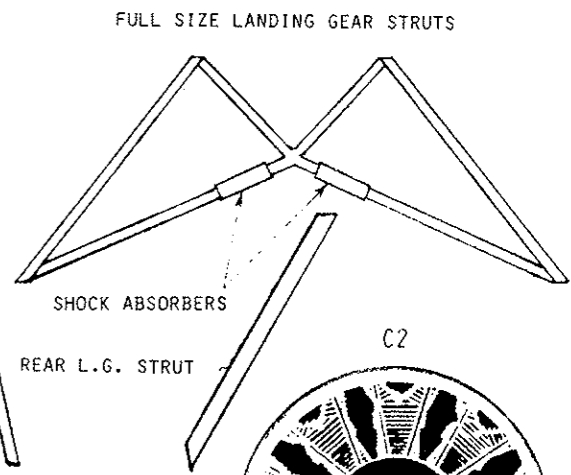

COLOR SCHEME
BLUE FUSELAGE AND RUDDER
WHITE WINGS AND STABILIZER
RED COWL, LANDING GEAR, AND
STRUTS. BLACK TIRES.

CUT MOTOR FROM PLAN AND GLUE TO FRONT OF COWLING

USE BLACK THREAD FOR RIGGING WIRES ON WINGS AND TAIL

★ AIRDEVIL MODEL CO. ★

ALLIANCE ARGO

WINGSPREAD-16" PRICE- 10¢

DRAWN BY- *D.A. Stott*

TEST PILOT O.K.- *Clark Gable*