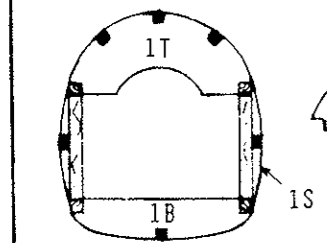

COLOR SCHEME
BLUE FUSELAGE AND RUDDER
WHITE WINGS AND STABILIZER
RED COWL, LANDING GEAR, AND
STRUTS. BLACK TIRES.

CUT MOTOR FROM PLAN AND GLUE TO FRONT OF COWLING

USE BLACK THREAD FOR RIGGING WIRES ON WINGS AND TAIL