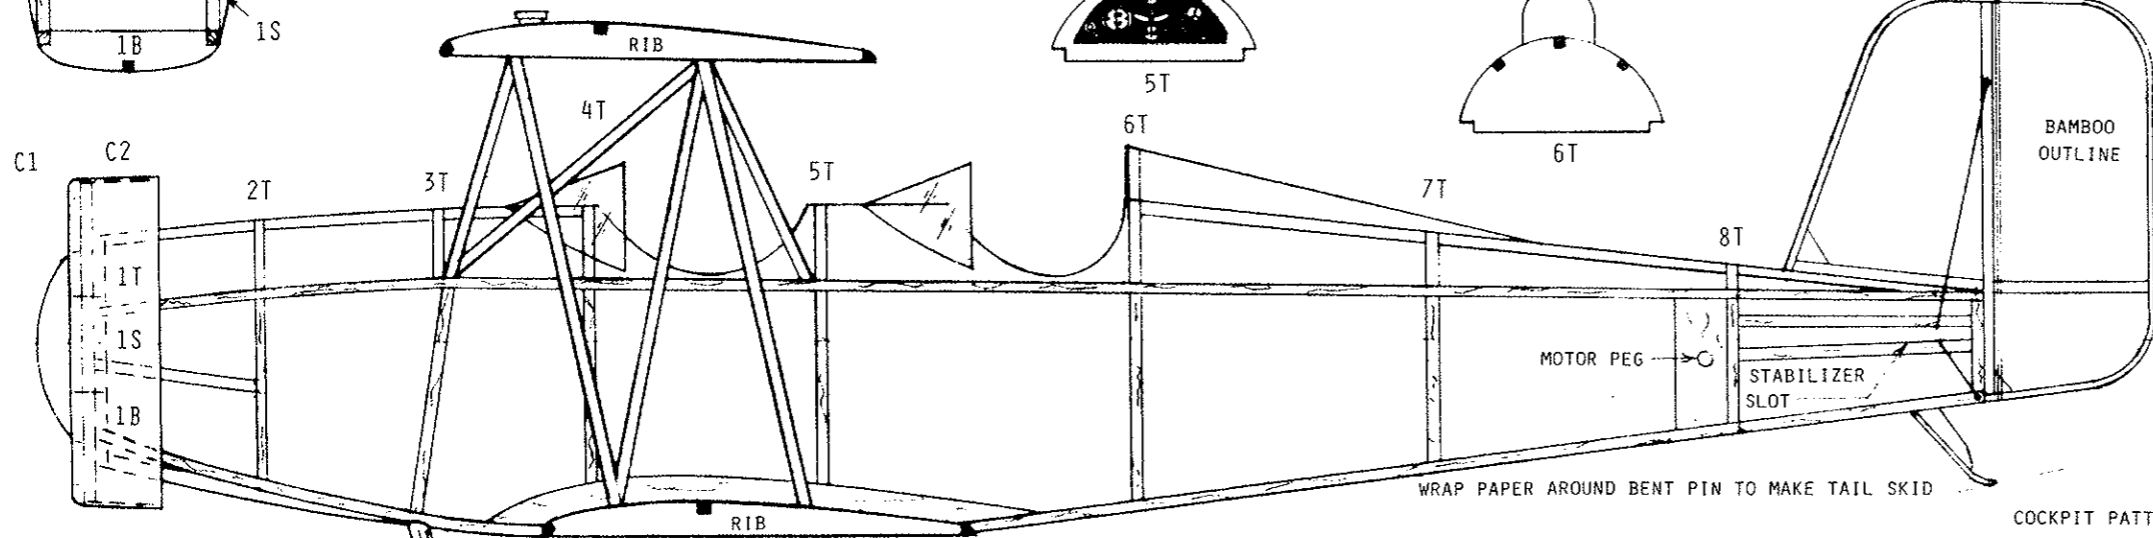

COLOR SCHEME
BLUE FUSELAGE AND RUDDER
WHITE WINGS AND STABILIZER
RED COWL, LANDING GEAR, AND
STRUTS. BLACK TIRES.

CUT MOTOR FROM PLAN AND GLUE TO FRONT OF COWLING

USE BLACK THREAD FOR RIGGING WIRES ON WINGS AND TAIL

★ AIRDEVIL MODEL CO. ★

ALLIANCE ARGO

WINGSPREAD-16" PRICE- 10¢

DRAWN BY- *D.A. Stott*

TEST PILOT O.K.- *Clark Gable*